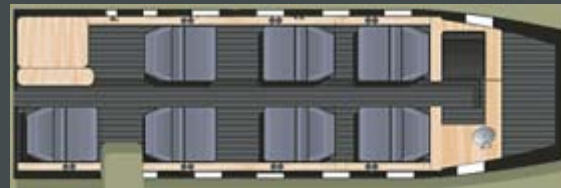

BEECHJET BE400A

Light Jet

▲ DELTA
AIRELITE
BUSINESS JETS

Seating: 7

Approx. Range (sm): 1,550

Cabin Size (h/w/l): 4.8 h / 4.9 w / 15.6 l

Baggage (cubic ft.): 56

Lavatory: Enclosed