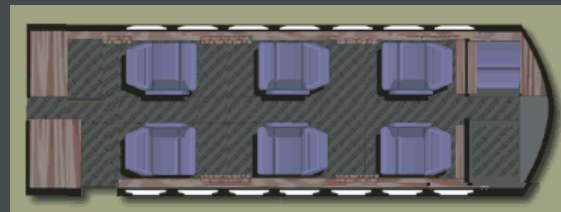

CITATION CJ2/CJ3

Light Jet

 DELTA
AIR ELITE
BUSINESS JETS

Seating: 6

Approx. Range (sm): 1,950

Cabin Size (h/w/l): 4.8 h / 4.8 w / 15.7 l

Baggage (cubic ft.): 65

Lavatory: Enclosed