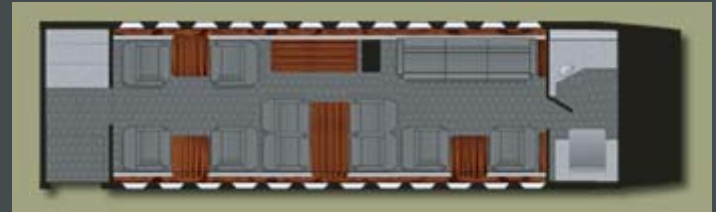

FALCON 900 EX/DX

Large Jet

 DELTA
AIR ELITE
BUSINESS JETS

Seating: 12-13

Approx. Range (sm): 5,300

Cabin Size (h/w/l): 6.2 h / 7.7 w / 33.2 l

Baggage (cubic ft.): 127

Lavatory: Full