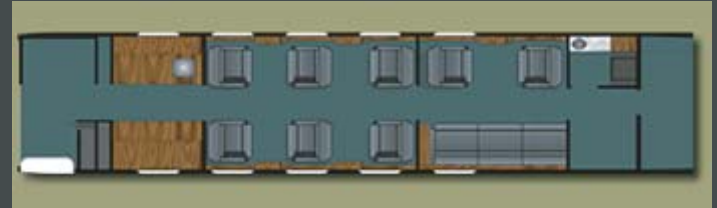

GULFSTREAM GII

Large Jet

▲ DELTA
AIRELITE
BUSINESS JETS

Seating: 11-14

Approx. Range (sm): 3,090

Cabin Size (h/w/l): 6.1 h / 7.3 w / 39.3 l

Baggage (cubic ft.): 157

Lavatory: Full