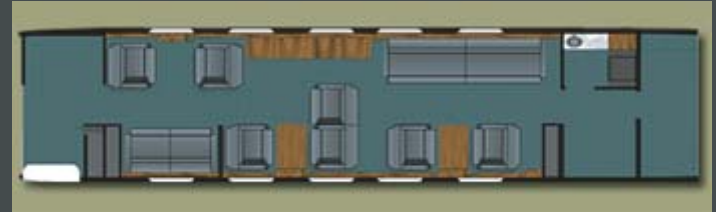

GULFSTREAM GIII

Large Jet

DELTA
AIR ELITE
BUSINESS JETS

Seating: 11-14

Approx. Range (sm): 4,150

Cabin Size (h/w/l): 6.1 h / 7.3 w / 41.3 l

Baggage (cubic ft.): 157

Lavatory: Full