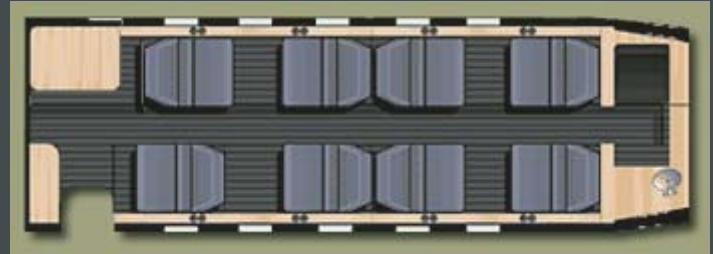

GULFSTREAM G100

Midsized Jet

▲ DELTA
AIRELITE
BUSINESS JETS

Seating: 8

Approx. Range (sm): 3,000

Cabin Size (h/w/l): 5.6 h / 4.8 w / 17.1 l

Baggage (cubic ft.): 60

Lavatory: Full