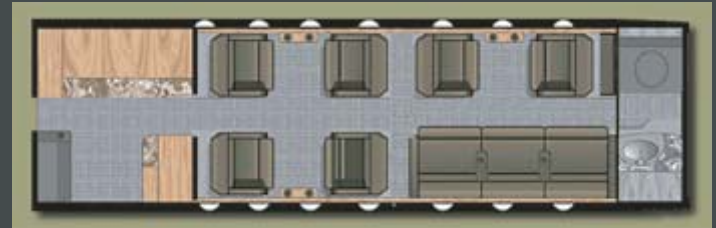

GULFSTREAM 200/GALAXY

Large Jet

 DELTA
AIR ELITE
BUSINESS JETS

Seating: 8-9

Approx. Range (sm): 3,830

Cabin Size (h/w/l): 6.3 h / 7.2 w / 24.5 l

Baggage (cubic ft.): 150

Lavatory: Full