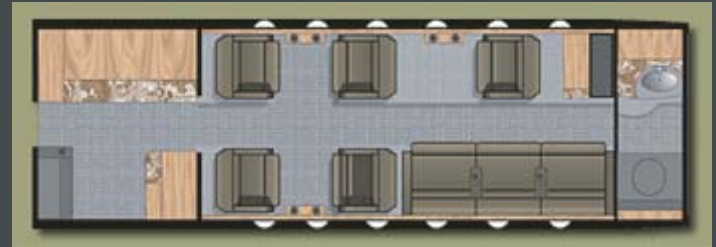

HAWKER 700/800/XP

Midsize Jet

DELTA
AIRELITE
BUSINESS JETS

Seating: 8

Approx. Range (sm): 2,900

Cabin Size (h/w/l): 5.8 h / 6.0 w / 21.3 l

Baggage (cubic ft.): 48

Lavatory: Full