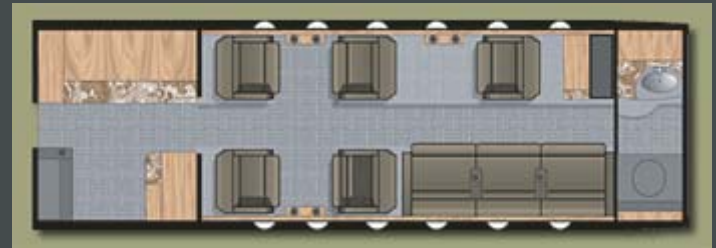

HAWKER 800XP

Midsized Jet

▲ DELTA
AIRELITE
BUSINESS JETS

Seating: 8

Approx. Range (sm): 2,900

Cabin Size (h/w/l): 5.8 h / 6.0 w / 21.3 l

Baggage (cubic ft.): 48

Lavatory: Full